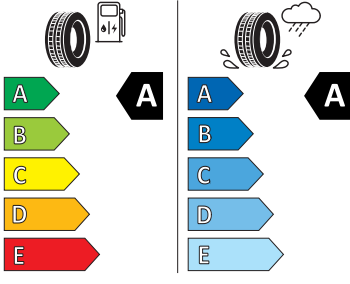

2020/740

- Goodyear 215/55 R17

GOODYEAR

547003

215/55R17 94 V

C1

2020/740